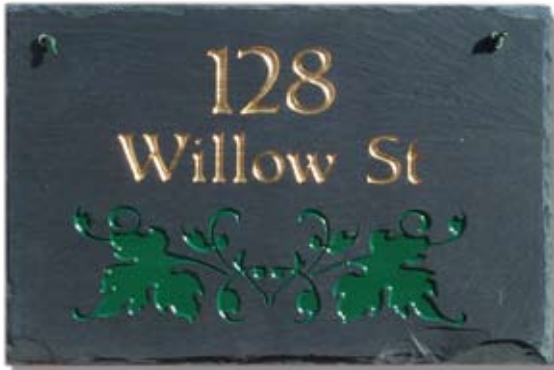

#812404P
8" x 12"
$64.00

Maximum two lines. Maximum characters including spaces:

- Line 1 holds up to five characters.
- Line 2 holds up to fifteen characters.