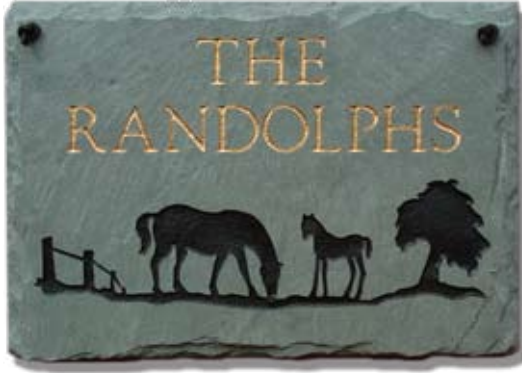

# PERSONALIZED PLAQUES

**#812107P**  
8" x 12" above  
\$64.00

**#812301P**  
8" x 12" right  
\$64.00

**#812207P**  
8" x 12"  
\$65.00

One line only. Maximum characters including spaces:  
• Line 1 holds up to fifteen characters.