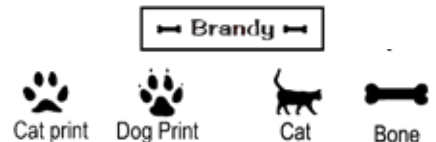

BOWL DESIGNS

#010072
7" Bowl
$44.00